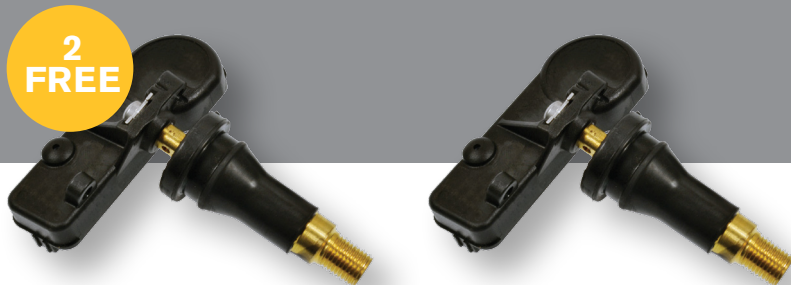

# OE-Match Sensor and Tool Special

Purchase our TPMK11 assortment featuring 16 OE-Match TPMS Sensors and you'll receive two bonus sensors and a service tool kit FREE!

TPMK11	
Qty	OE-Match TPMS Sensors
4	92-1021RC
4	92-1022C
4	92-1179C
2	92-1225RC
2	92-1208
2	92-1225RC - FREE
1	92-9000 - FREE

## OE-Match TPMS Sensors

With 120+ units providing more than 98% coverage, NAPA® Echlin® OE-Match Direct-Fit TPMS Sensors are engineered to match the fit, form, and function of the vehicle's original sensor. Plus, NAPA® Echlin® OE-Matching TPMS sensors come programmed from the factory, so they can be installed right out of the box. Once installed, just follow the OE-relearn procedure using any major TPMS programming tool.