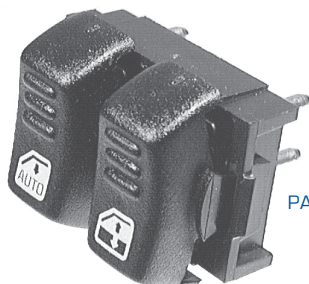

Did You Know?

Control At Your Fingertips

Modern vehicles often combine control of several systems together in a single "combination" or "universal" switch mounted on the steering column. Examples of these combined systems include Cruise Control & Headlights, Headlights & Wipers, or even Cruise Control, Headlights, & Wipers.

Combination Switches

DL6308

HL6282

DL6087

Body Switches

PA889

HL6692

PA745

PA870

- Hazard
- Dimmer
- Fog Light
- Headlight
- Power Seat
- Heated Seat
- Power Mirror
- Temp Control
- Trunk Release
- Parking Brake
- Rear Defogger
- Wiper
- Power Window
- Power Door Lock
- Parking Brake
- Cruise Control
- Turn Signal
- Instrument
- Door Jamb