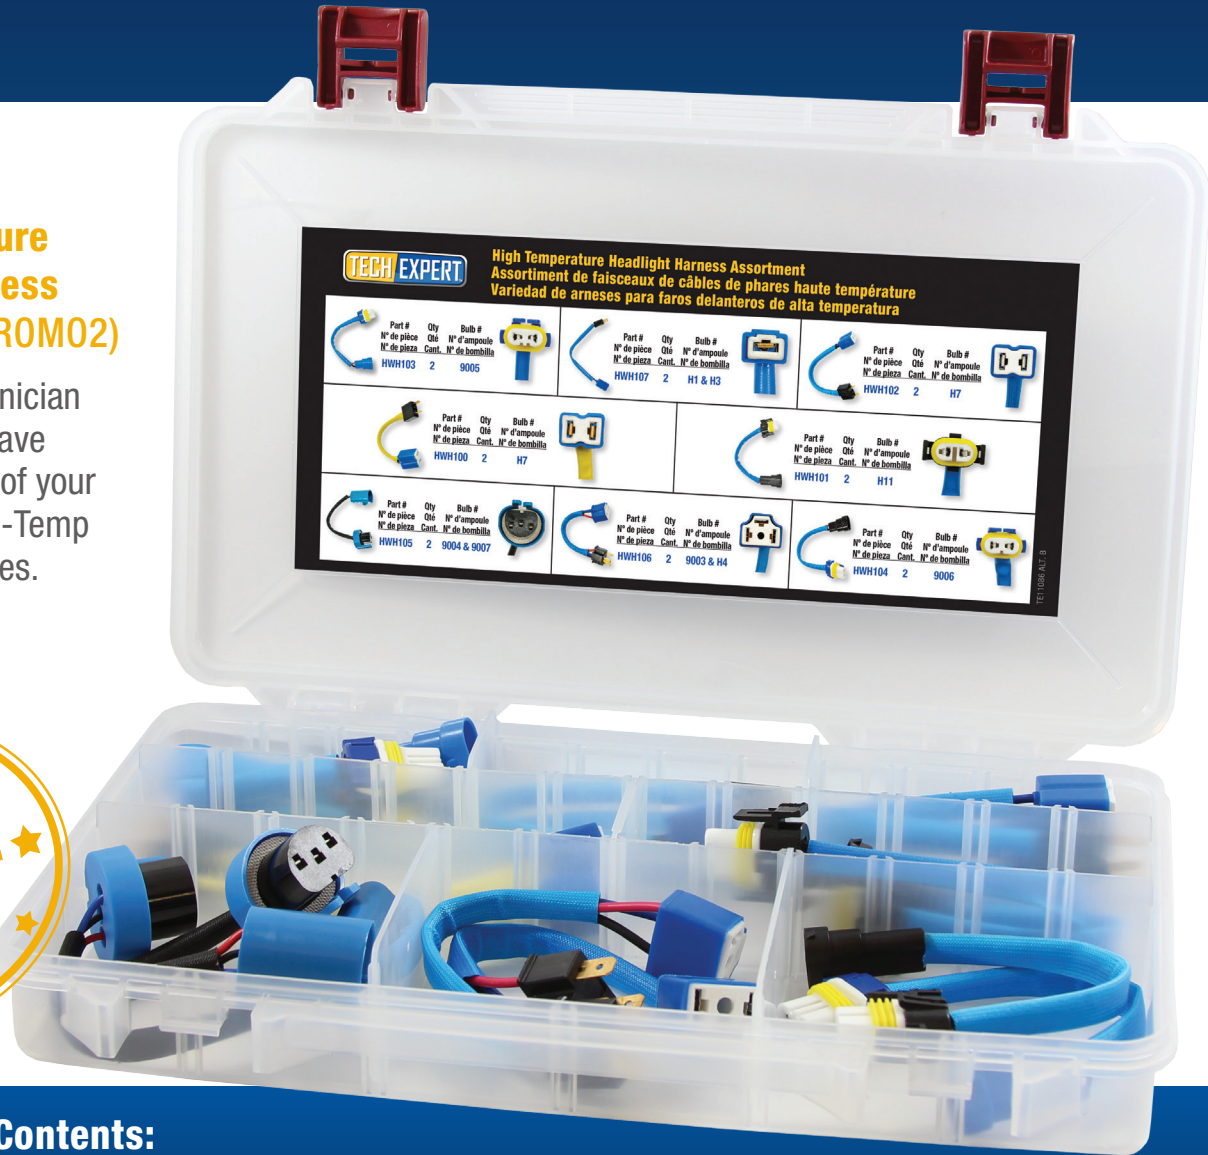

Tech Expert High Temperature Headlight Harness Assortment

Tech Expert's headlight harnesses feature a high-temp connector to prevent melting and part failure, 14-gauge wire for better conductivity, and a "plug and play" fit for easier installation.

Tech Expert™ High Temperature Headlight Harness Assortment (PROM02)

With our new technician tackle box you'll have easy access to all of your Tech Expert™ High-Temp Headlight Harnesses.

PROM02 Contents: