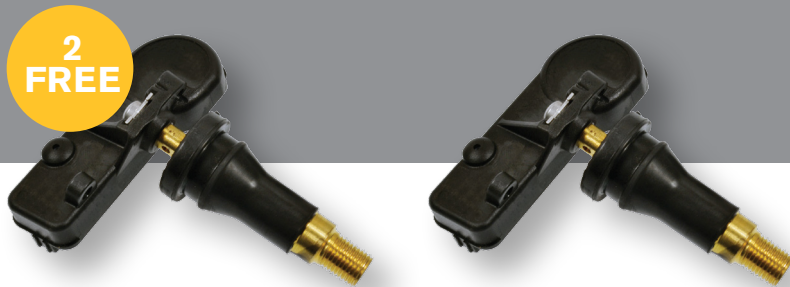

OE-Match Sensor and Tool Special

Purchase our TPMK11 assortment featuring 16 OE-Match TPMS Sensors and you'll receive two bonus sensors and a service tool kit FREE!

TPMK11	
Qty	OE-Match TPMS Sensors
4	92-1021RC
4	92-1022C
4	92-1179C
2	92-1225RC
2	92-1208
2	92-1225RC - FREE
1	92-9000 - FREE

\$150 Value

OE-Match TPMS Sensors

With 120+ units providing more than 98% coverage, NAPA® Echlin® OE-Match Direct-Fit TPMS Sensors are engineered to match the fit, form, and function of the vehicle's original sensor. Plus, NAPA® Echlin® OE-Matching TPMS sensors come programmed from the factory, so they can be installed right out of the box. Once installed, just follow the OE-relearn procedure using any major TPMS programming tool.

Runs November 7, 2016 – March 31, 2017

92-9000 TPMS Service Tool Kit

The NAPA® Echlin® 92-9000 TPMS Service Tool Kit contains all of the tools you need to manage your TPMS service, including a 1/4" torque wrench 30-150 in/lbs, 1/4" torque screwdriver, valve core torque tool, and rugged tool case complete with a thumb valve core installation and bleeder tool, grommet pick, and grommet removal and installation tool.