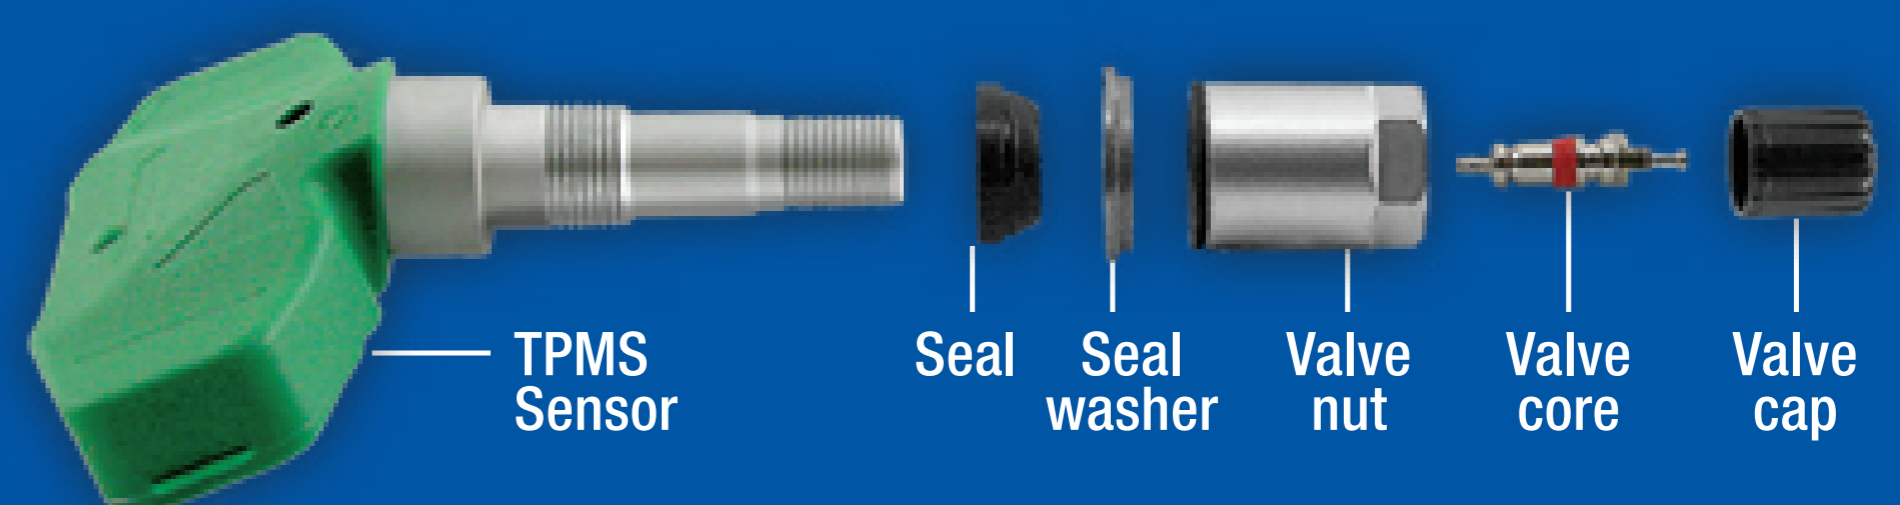

SEE THE LIGHT.

CHECK IT OUT.

WHEN IT COMES TO TPMS WE'VE GOT YOU COVERED.

NAPA® Echlin® OE-Matching TPMS sensors provide the security of OE fit, form & function combined with the best TPMS coverage in the industry. Ready to install right out of the box, these advanced TPMS sensors can be OE-Relearned or ID-Cloned, technician's choice.

And that's not all, NAPA® Echlin® now offers the most advanced Multi-Coverage Programmable TPMS sensor in the market today – New QWIK-SENSOR™!

Don't forget the service kit.

TPMS service parts should be replaced every time a tire is removed from the wheel. These parts may include Valve Stem, Seal, Washer, Nut, Valve Core and Cap.