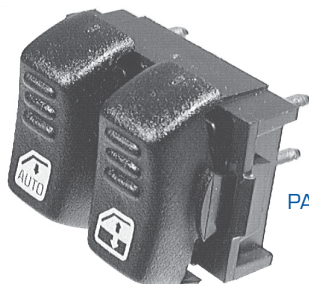

Did You Know?

Control At Your Fingertips

Modern vehicles often combine control of several systems together in a single "combination" or "universal" switch mounted on the steering column. Examples of these combined systems include Cruise Control & Headlights, Headlights & Wipers, or even Cruise Control, Headlights, & Wipers.

Combination Switches

DL6308

HL6282

DL6087

Body Switches

PA889

HL6692

PA745

PA870

- Hazard
- Dimmer
- Fog Light
- Headlight
- Power Seat
- Heated Seat
- Power Mirror
- Temp Control
- Trunk Release
- Parking Brake
- Rear Defogger
- Wiper
- Power Window
- Power Door Lock
- Parking Brake
- Cruise Control
- Turn Signal
- Instrument
- Door Jamb