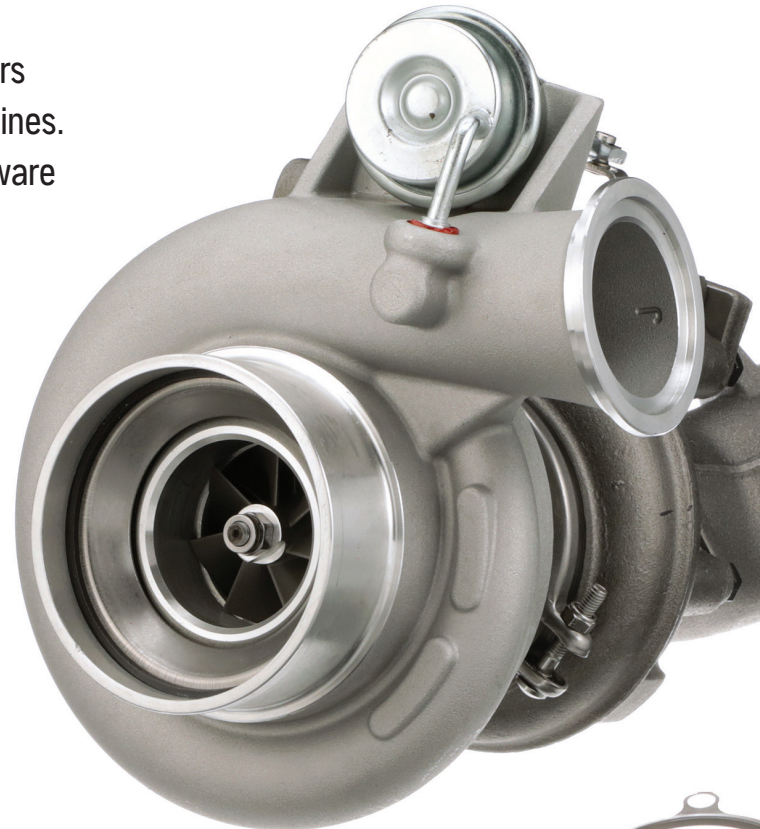

ECHLIN®

TURBOCHARGER KITS

WHAT'S IN YOUR BOX?

All New, Turbo Kits for Long-Term Performance

NAPA® Echlin® offers NEW, no-core Turbocharger Kits covering 17 million vehicles. NAPA® Echlin® Turbochargers are designed for long-term performance on complex engines. All NAPA® Echlin® Turbos include new gaskets and hardware for a complete repair. Diesel or gas, import or domestic, NAPA® Echlin® has you covered.

What's inside the NAPA® Echlin® box...Turbocharger Kits that include everything needed for a complete repair. What's in your box?

The NAPA® Echlin® Turbo Program includes all related components that technicians are looking for to do the job right: coolant lines, oil lines, drain tubes, gasket sets, charge air coolers, solenoids and sensors.

DROP SHIP PROGRAM

Drop Ship program available on entire Turbo line

NAPA® Echlin® Turbocharger Testing and Warranty

In the lab and on vehicles, all NAPA® Echlin® Turbochargers are rigorously tested for performance. NAPA® Echlin's testing procedures include hot gas stand testing and burst test validation to ensure structural integrity for durability. In fact, NAPA® Echlin® Turbochargers are 100% end-of-line tested through the full RPM range. That's why all NAPA® Echlin® Turbocharger Kits come with a 3-year / 36,000-mile limited warranty.