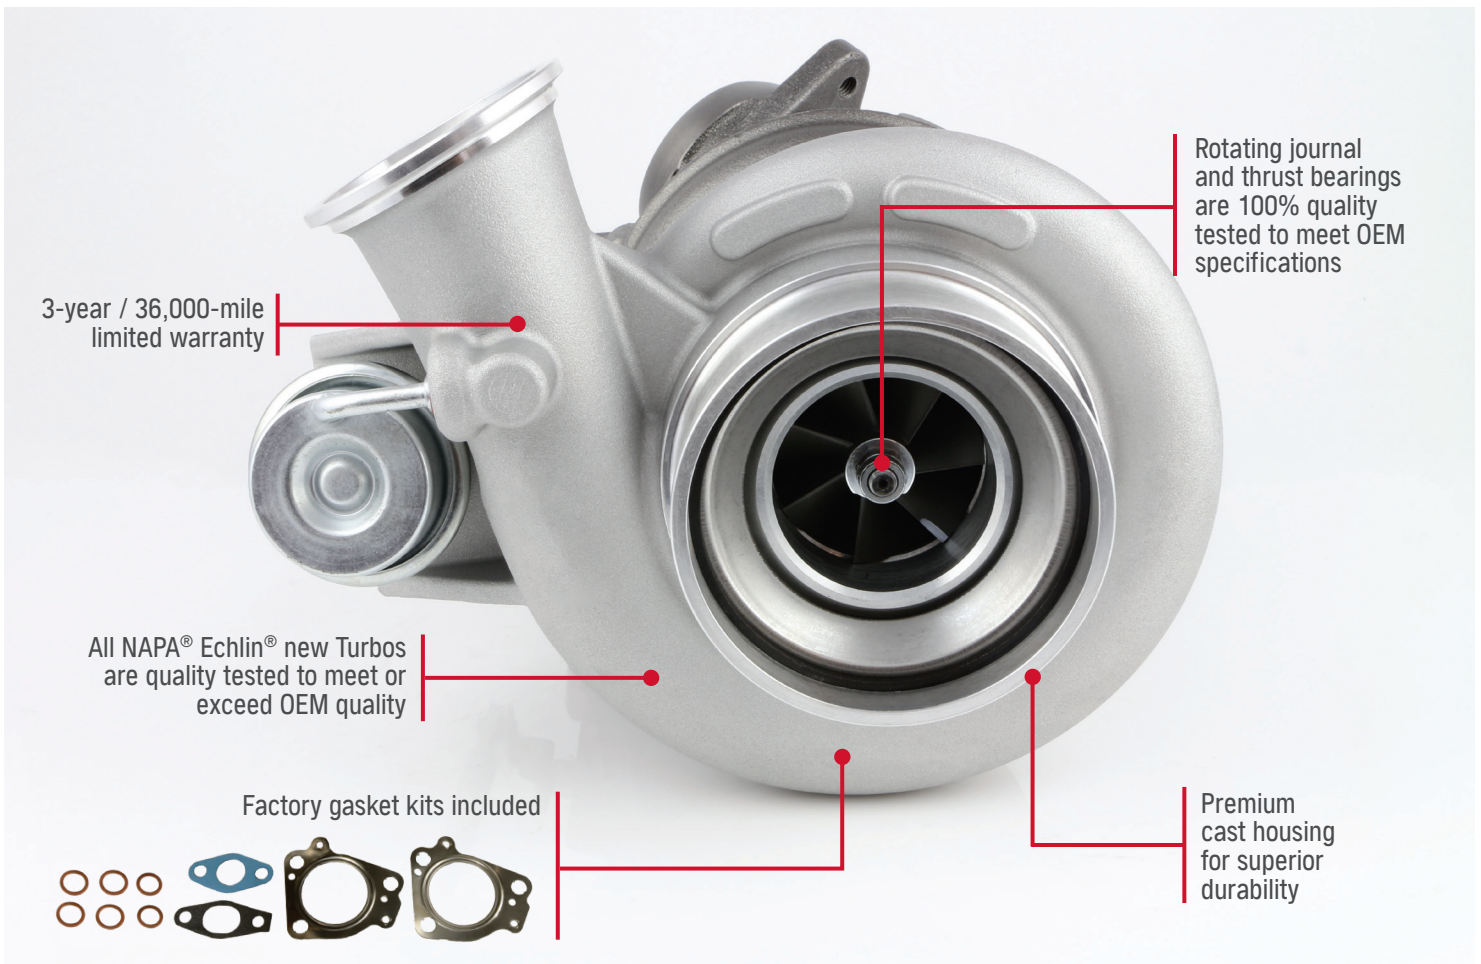

NAPA® Echlin® Premium Quality Components

ECHLIN®

LOOKS RIGHT. FITS RIGHT. PERFORMS RIGHT.

NAPAEchlin.com