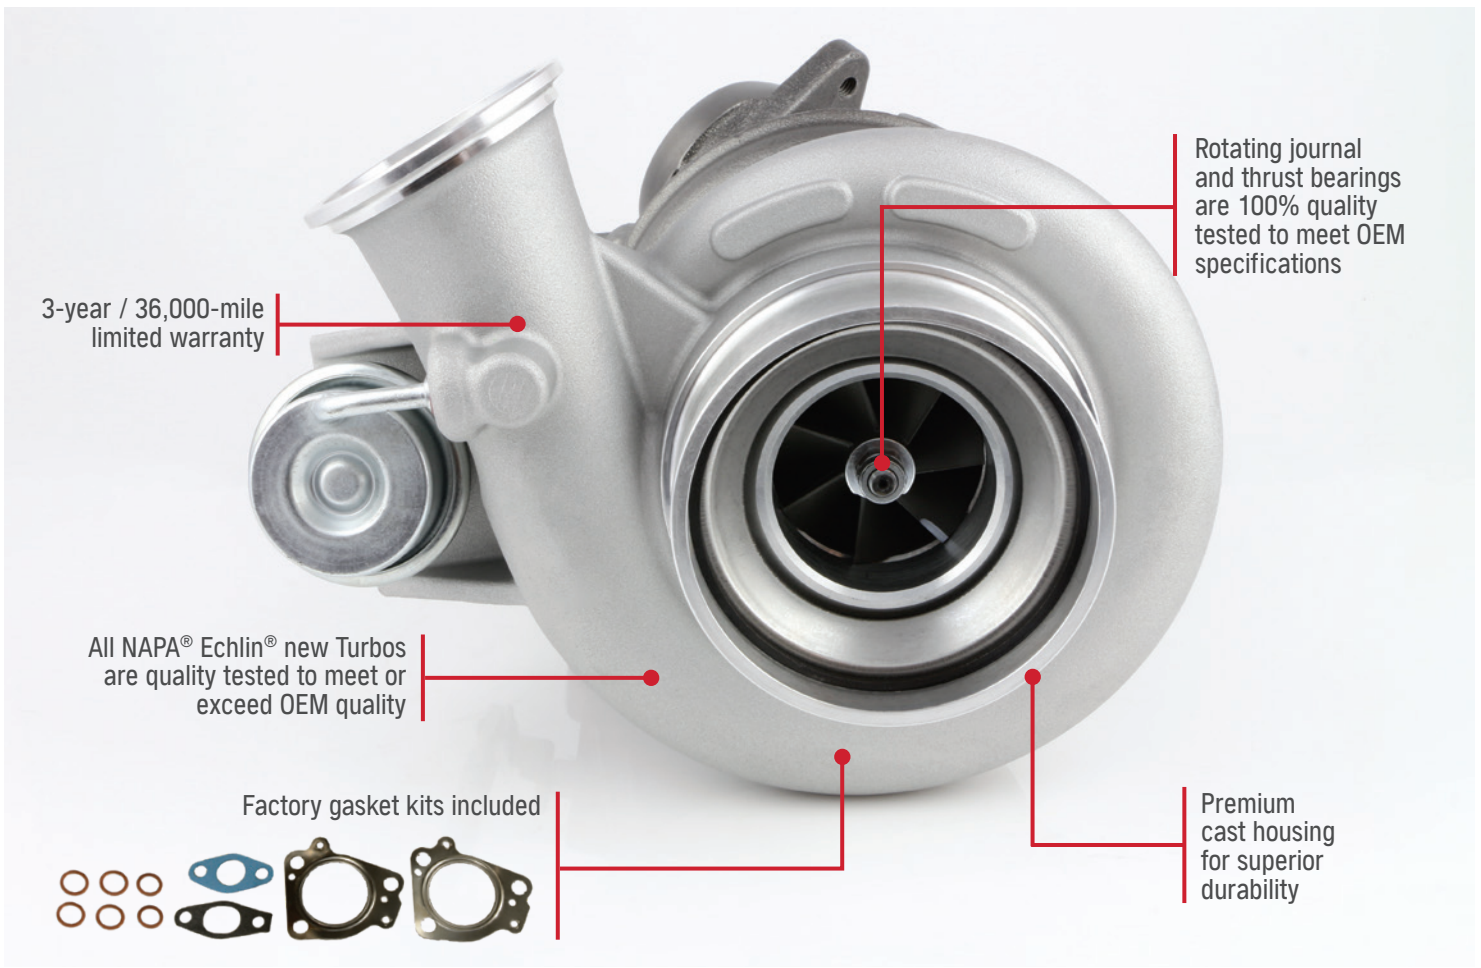

NAPA® Echlin® Premium Quality Components

ECHLIN®

LOOKS RIGHT. FITS RIGHT. PERFORMS RIGHT.

NAPAEchlin.com