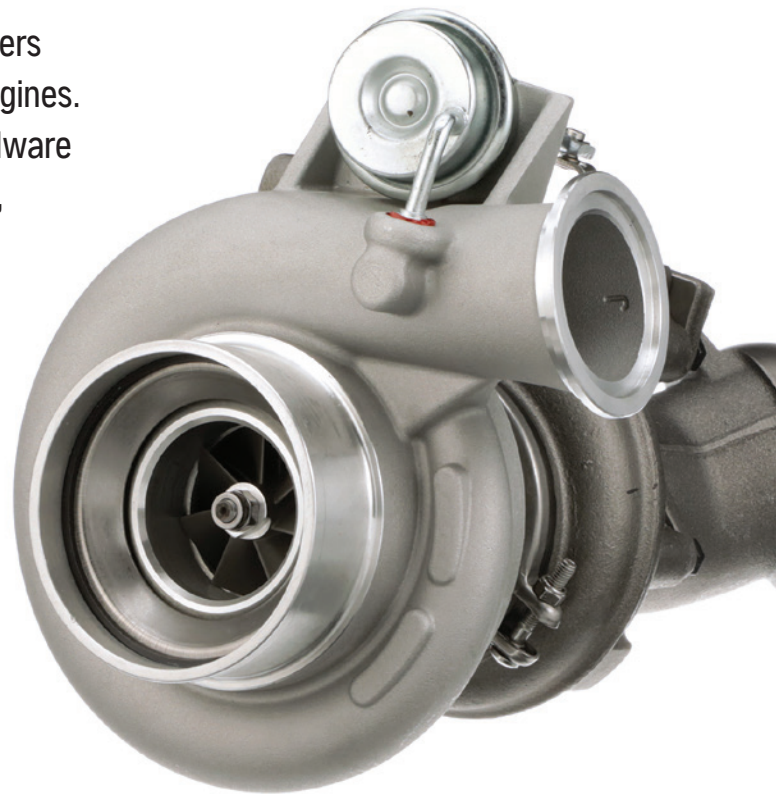

**ECHLIN**

**TURBOCHARGER KITS**

## All New, Turbo Kits for Long-Term Performance

NAPA® Echlin® offers NEW, no-core Turbocharger Kits covering 17 million vehicles. NAPA® Echlin® Turbochargers are designed for long-term performance on complex engines. All NAPA® Echlin® Turbos include new gaskets and hardware for a complete repair. Diesel or gas, import or domestic, NAPA® Echlin® has you covered.

**What's inside the NAPA® Echlin® box...Turbocharger Kits that include everything needed for a complete repair. What's in your box?**

The NAPA® Echlin® Turbo Program includes all related components that technicians are looking for to do the job right: coolant lines, oil lines, drain tubes, gasket sets, charge air coolers, solenoids and sensors.