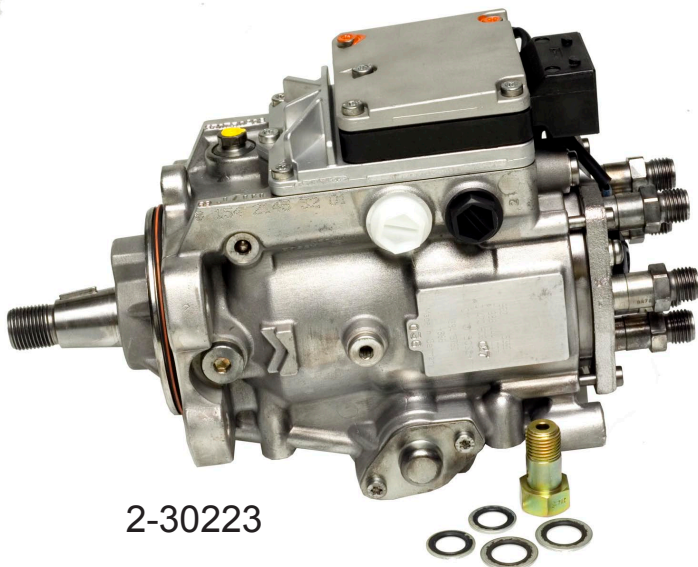

## NEW NAPA Echlin Remanufactured Diesel Injector Pumps!

NAPA Echlin Remanufactured Diesel Injector Pumps are now available for 1998-2002 Dodge Light-Duty Diesel Trucks with a Cummins 5.9L cyl. Diesel Engine!

### Dodge Light Truck Pickup - Full Size/Ramcharger

Year	Engine	NAPA Echlin No.
2002-00	6 Cyl. 5.9 Eng. Diesel w/ A.T.	2-30223
	6 Cyl. 5.9 Eng. Diesel w/ 5 Speed M.T.	2-30223
	6 Cyl. 5.9 Eng. Diesel w/ 6 Speed M.T.	2-30224
1999	6 Cyl. 5.9 Eng. Diesel	2-30223
1998	6 Cyl. 5.9 Eng. Diesel -Electrical	2-30223