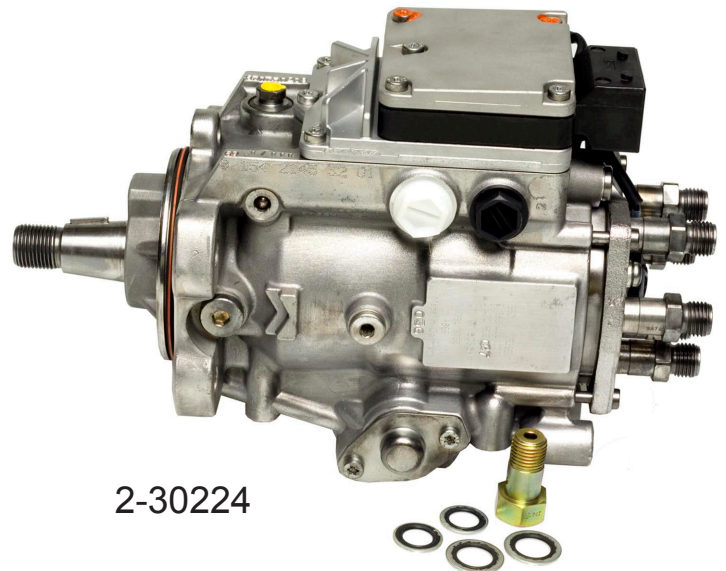

2-30224

Dodge Light Truck Pickup - Full Size/Ramcharger

Year	Engine	NAPA Echlin No.
2002-00	6 Cyl. 5.9 Eng. Diesel w/ A.T.	2-30223
	6 Cyl. 5.9 Eng. Diesel w/ 5 Speed M.T.	2-30223
	6 Cyl. 5.9 Eng. Diesel w/ 6 Speed M.T.	2-30224
1999	6 Cyl. 5.9 Eng. Diesel	2-30223
1998	6 Cyl. 5.9 Eng. Diesel -Electrical	2-30223

**NAPA Echlin
LOOKS RIGHT. FITS RIGHT. PERFORMS RIGHT.**

THE BEAR IS BACK