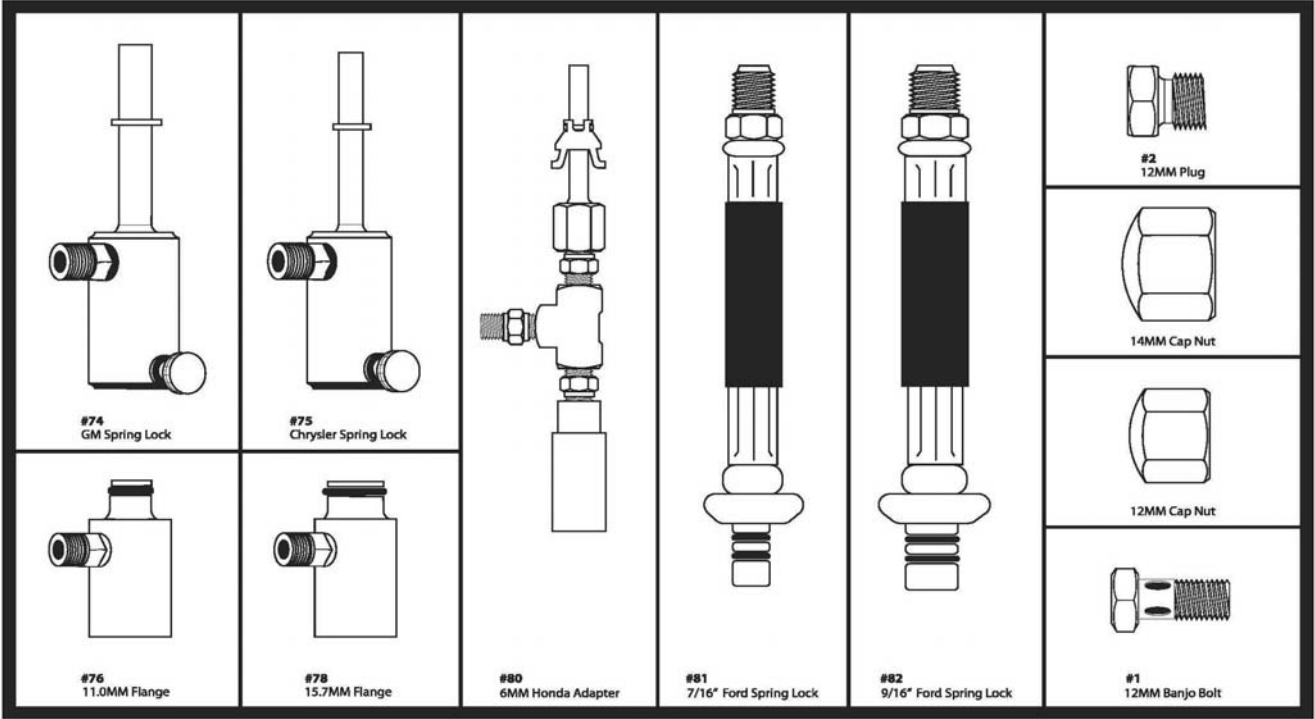

Ultra Clean Kit

New Adapter Kit