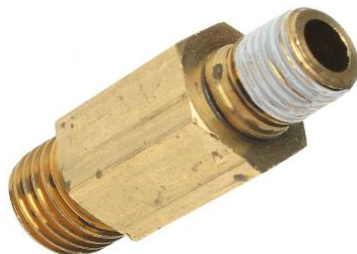

Can Adapter

Adapter 2-18410

Replacement Part for Gauge Only

Can Adapter Repair Kit

Adapter Repair Kit 2-1844

Replacement O-Ring and Plastic Seal for Can Adapter

Regulator Fitting

Canister Adapter 2-18413

Canister to Regulator Adapter

Main Feed Line Replacement

Main Line 2-18442

Replacement Feed Line for Canister

Cleen Miscellaneous Components

Fuel Injector Cleaning Hoses

Blue Hose
Overall Length 41"
14mm Female x 10mm Banjo
Toyota Applications