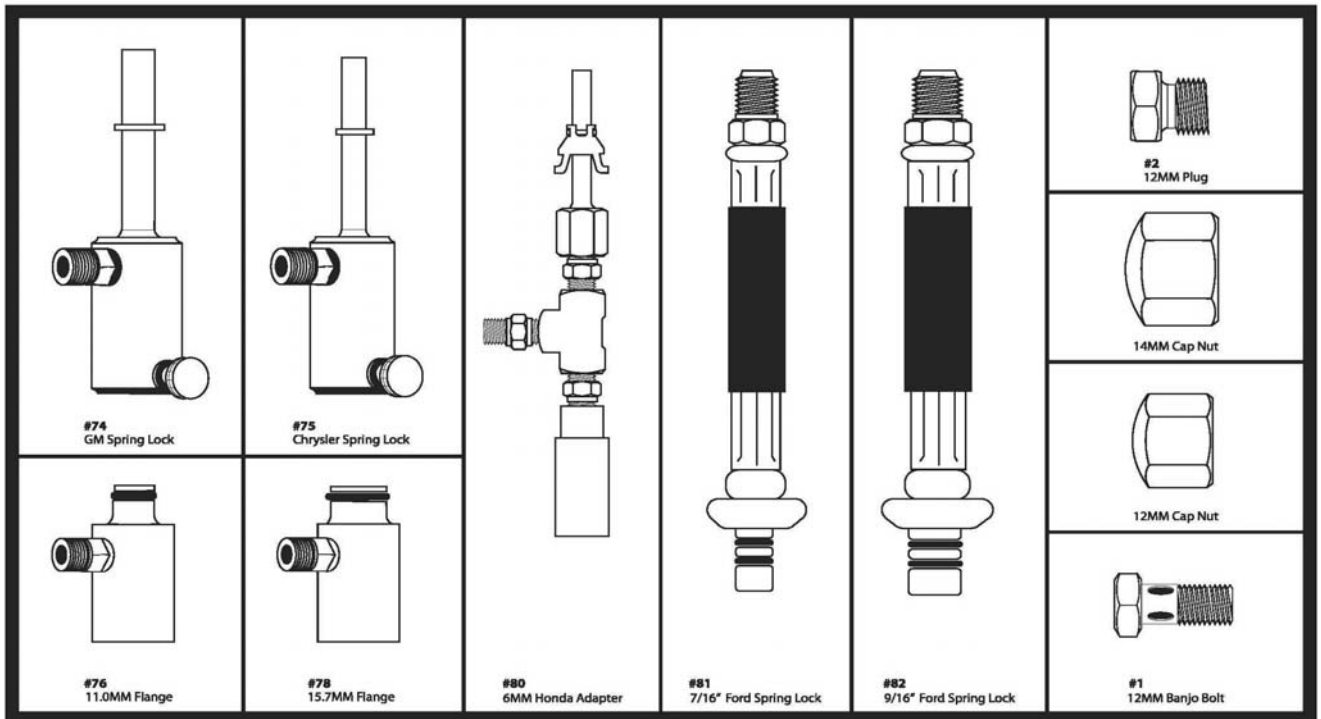

Pro Clean Kit

New Adapter Kit