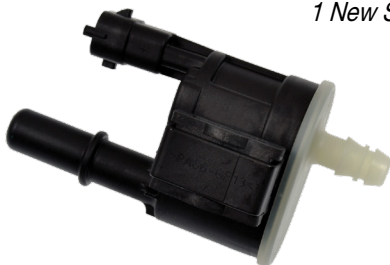

## Fuel Vapor Canister

6 New SKUs Available

**2-70335**  
 Honda Accord (2016-13)  
 VIO Over 1.3 Million

## Fuel Vapor Leak Detection Pump

8 New SKUs Available

**2-71002**  
 Jeep Cherokee (2001)  
 Jeep Grand Cherokee (2000-1998)  
 VIO Over 550,000

## Canister Purge Valve

1 New SKU Available

**2-284031**  
 Chrysler 200, 300, and Pacifica (2017-15)  
 Dodge Challenger, Charger, and Durango (2016-13)  
 Jeep Cherokee and Grand Cherokee (2016-14)  
 Ram 2500, 3500, Trucks and ProMaster Vans (2016-13)  
 VIO Over 2 Million