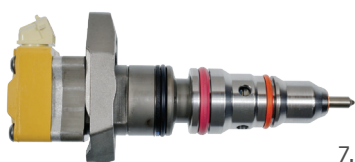

### Introducing NAPA® Echlin® Diesel 100% NEW Fuel Injectors

NAPA® Echlin® Diesel is excited to introduce our line of 100% NEW Diesel Fuel Injectors, which includes NEW OE-production fuel injectors for 6.0L and 6.4L Ford® Power Stroke® diesel engines. NAPA® Echlin® Diesel offers full 'original equipment' design, engineering, and manufacturing so every NAPA® Echlin® Diesel NEW Fuel Injector is equal in quality.