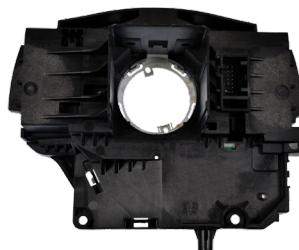

Transmission Control Solenoid

11 New SKUs Available

TCS713
Honda Accord (2007-03)
Honda Civic (2011-06)
Honda CR-V (2011-03)
VIO Over 3.9 Million

Combination Switch

7 New SKUs Available

DL7686
Ford C-Max (2016-13)
Ford Escape (2016-13)
Ford Focus (2016-12)
Ford Transit Connect (2016-15)
Ford Transit-150 (2016-15)
VIO Over 2.5 Million

Steering Angle Sensor

1 New SKU Available

SWS192
Ford Escape (2016-14)
Ford Focus (2015-12)
Ford Transit Connect (2016-15)
VIO Over 1.9 Million

Variable Valve Timing Solenoid

1 New SKU Available

WVS1717
Toyota 4Runner (2009-03)
Toyota FJ Cruiser (2009-07)
Toyota Tacoma (2015-05)
Toyota Tundra (2011-05)
VIO Over 1.7 Million