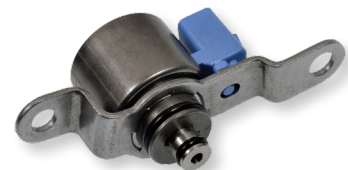

Transmission Control Solenoids

6 New SKUs Available

TCS655
Ford Taurus (2004-90)
Mercury Sable (2004-90)
VIO Over 1.9 Million