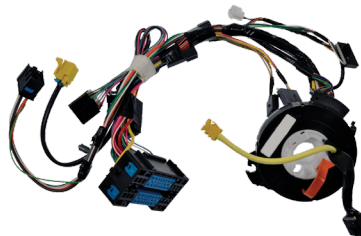

4 New SKUs Available

VVS1875
Chrysler/Dodge Cars, Vans & SUVs (2016-11)
Ram 1500 (2016-14)
Ram ProMaster 1500/2500/3500 (2016-14)
Jeep Grand Cherokee & Wrangler (2011-16)
VIO Over 4 Million

Vehicle Speed Sensor

11 New SKUs Available

VSS1048
Chrysler/Dodge cars & vans (2015-07)
Ram ProMaster 1500/2500/3500 (2014)
VIO Over 3.1 Million

Clock Spring

5 New SKUs Available

CPI465
GM Full-size Trucks (2007-03)
VIO Over 3 Million

Fuel Vapor Leak Detection Pump

17 New SKUs Available

2-71012
Chrysler/Dodge Cars & Midsize Trucks (2016-07)
Jeep Cherokee & Renegade (2016-14)
VIO Over 1.6 Million