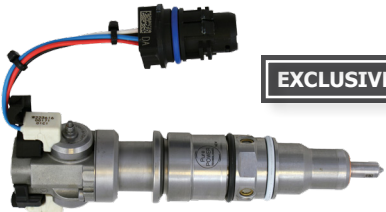

The highlight is our new line of OE-production diesel fuel injectors. By partnering with **PurePower Technologies**—a world-class manufacturer of diesel injectors based in the U.S.—we're able to be the first in the market to supply technicians with a new diesel fuel injector of this quality. Here are a few highlights from our new diesel injector line as well as several other new diesel categories.

NEW Diesel Fuel Injectors

17 SKUs Available

EXCLUSIVE

2-39309NX
International Trucks (2005-04)
VIO Over 45,000

EXCLUSIVE

2-38989NX
Ford F Pickups, E-Vans (2010-04)
International Trucks (2009-04)
VIO Over 847,000

EXCLUSIVE

2-39021NX
Ford F Pickups (2010-08)
International Trucks (2010-08)
VIO Over 318,000

Diesel Emission Fluid Injection Nozzle

3 SKUs Available

Diesel Fuel Injector Driver Module (IDM)

2 SKUs Available

Diesel Fuel Injection Pump

11 SKUs Available

Diesel Fuel Injector Control Module (FICM)

3 SKUs Covering 1.2 Million VIO

2-110002
GM 2500/3500/4500 Trucks & Vans (2014-10)
VIO Over 295,000

2-45001
Ford F-250/350 Trucks (1997-94)
Ford E-350 Vans (1998-95)
VIO Over 277,000