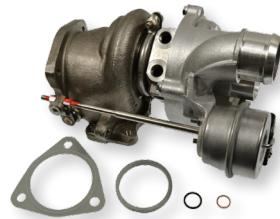

Demonstrating our continued commitment to high-quality parts and comprehensive coverage, we've introduced 221 new parts to our engine management line. The line expansion increases coverage by an additional 104 million VIO and spans 48 product categories, including several diesel categories.

**Turbocharger**

**Diesel Fuel Injection Harness**

15 New SKUs Available

1 New SKU Available

**DIESEL**

**DIESEL**

2551011 - Reman  
 GM 2500/3500 HD Trucks (2004-02)  
 VIO Over 100,000

255065 - New  
 Audi A4 (2006-00)  
 VW Passat (2005-00)  
 VIO Over 250,000

2551027 - New  
 Mini (2016-07)  
 VIO Over 200,000

2-370005  
 Ford E350 and Super Duty (1997-95)  
 VIO Over 350,000

**Diesel Emissions Fluid Pump**

**Diesel Fuel Transfer Pump**

**Diesel Glow Plug Wiring Harness**

2-199123  
 Ram Heavy Duty Trucks (2014-07)  
 VIO Over 500,000

In addition to expanding our turbocharger and diesel categories, we've released new parts for an array of other existing categories. Key additions include the following: