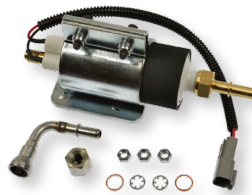

2-299005
Dodge Ram 2500/3500 (2002-98)
VIO Over 350,000

2-199123
Ram Heavy Duty Trucks (2014-07)
VIO Over 500,000