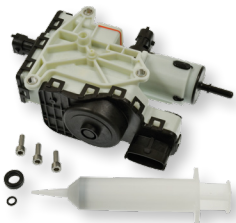

2115001
Ford Super Duty Trucks (2014-11)
Ford Transit Vans (2015)
VIO Over 400,000

2-199123
Ram Heavy Duty Trucks (2014-07)
VIO Over 500,000