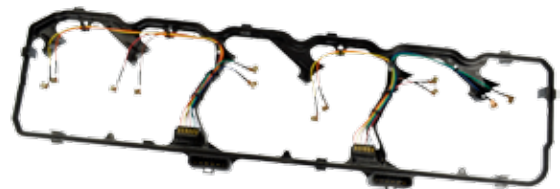

## Power Door Lock Actuator

9 New SKUs Available

**DLA1300**  
 Ford Explorer (2016-11)  
 Ford Police Interceptor Sedan (2015-13)  
 Ford Police Interceptor Utility (2016)  
 Ford Taurus (2016-10)  
 Lincoln MKS (2016-13)  
 VIO Over 1.3 Million

## Turbocharger

13 New SKUs Available

**2-551021 - New**  
 Buick Encore (2015-13)  
 Chevrolet Cruze (2015-11)  
 VIO Over 1 Million

## Diesel Valve Cover Gasket & Injector Harness

4 New SKUs Available

**DIESEL**

**2-38007**  
 Dodge Ram 2500/3500 (2013-06)  
 Ram 4500/5500 (2013-11)  
 VIO Over 650,000